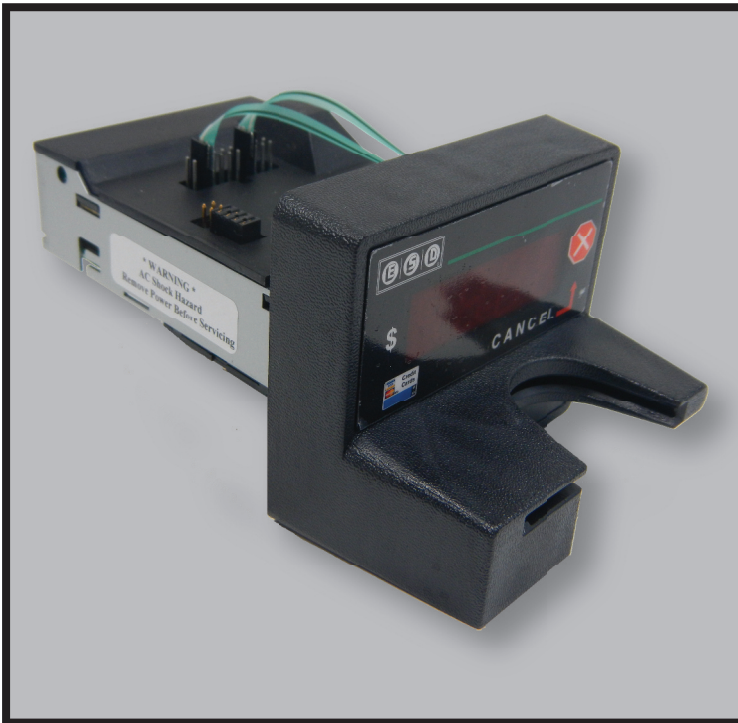

MasterLink CardSlides

An Economical Value Transfer Machine
That Allows the User to Add Value to a MoneyCard with Cash

A MasterLink CardSlide has an internal router that can facilitate a wireless connection to an Internet modem. The MasterLink can also serve as the local router for up to seven additional readers in the laundry room. There are multiple payment options with this equipment; it is possible to accept credit and debit cards on every washer and dryer, the readers can read a personalized Magnetic Stripe Card or a SmartCard. All readers will be accessible remotely through the MyLaundryLink website for real time revenue reporting and price changes..

MasterLink — 11-034-XXX

MasterLink CardSlide Benefits:

- ✓ Durable Construction
- ✓ Easy Installation – No Hard Wiring
- ✓ Independent Operation or Wireless Internet Connection
- ✓ Accepts all Major Credit and Debit Cards - PCI Compliant
- ✓ Specific readers available for all brands

Toll Free Fax in the U.S. and Canada: 800.548.1638

Email: info@esdcard.com

Website: esdcard.com

MasterLink CardSlides

Product Specifications

| | |
|---|---|
| Exterior Dimensions Coin Slide Mount | 6" deep x 3.375" wide x 2.875" high |
| Certification | UL listed to US and Canadian safety standards |
| Electrical Requirements | 12 vdc |
| Display | Large Bright LED Display |
| Internet | For credit and debit card acceptance Internet service will be required |

Adapter plates are available for all machines; this makes the installation of an ESD CardSlide fast and simple producing a trouble free mating with any machine.

UL Listed to the U.S. and
Canadian Safety Standards.
Prices and Specifications
Are Subject to Change Without Notice.